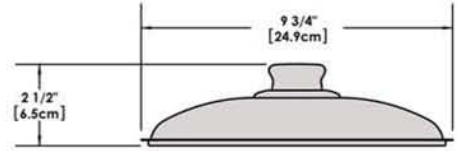

A10-362

7 Piece Stainless Steel Gourmet "Nesting" Cookware Set

Weight 9lb. (4 kg)

Removable
Handle

Lids

Saucepan
7-5/8\"
2 Quart

Saute/ Fry Pan
9-7/8\"
3 Quart

Stock Pot
10-1/4\"
5 Quart