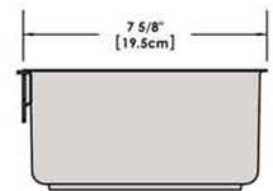

A10-362

7 Piece Stainless Steel Gourmet "Nesting" Cookware Set

Weight 9lb. (4 kg)

Removable
Handle

Lids

Saucepan
7-5/8\"
2 Quart

Saute/ Fry Pan
9-7/8\"
3 Quart

Stock Pot
10-1/4\"
5 Quart