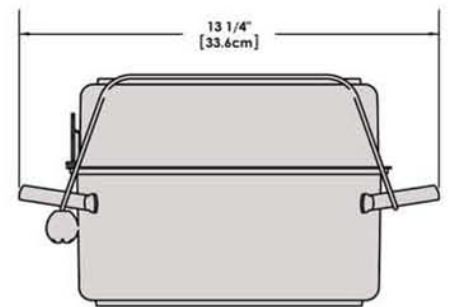

"Nested"
Cookware