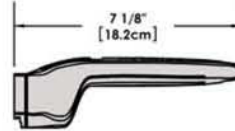

A10-362

7 Piece Stainless Steel Gourmet "Nesting" Cookware Set

Weight 9lb. (4 kg)

Removable
Handle

Lids

Saucepan
7-5/8\"
2 Quart

Saute/ Fry Pan
9-7/8\"
3 Quart

Stock Pot
10-1/4\"
5 Quart