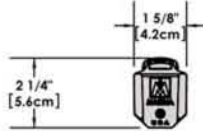

A10-362

7 Piece Stainless Steel Gourmet "Nesting" Cookware Set

Weight 9lb. (4 kg)

Removable
Handle

Lids

Saucepan
7-5/8\"
2 Quart

Saute/ Fry Pan
9-7/8\"
3 Quart

Stock Pot
10-1/4\"
5 Quart