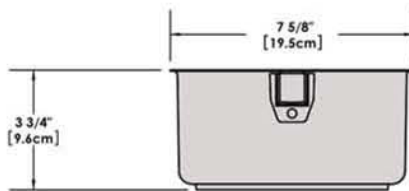

A10-362

7 Piece Stainless Steel Gourmet "Nesting" Cookware Set

Weight 9lb. (4 kg)

Removable
Handle

Lids

Saucepan
7-5/8\"
2 Quart

Saute/ Fry Pan
9-7/8\"
3 Quart

Stock Pot
10-1/4\"
5 Quart