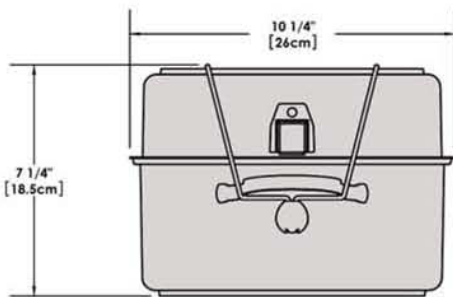

A10-362

7 Piece Stainless Steel Gourmet "Nesting" Cookware Set

Weight 9lb. (4 kg)

Removable
Handle

Lids

Saucepan
7-5/8\"
2 Quart

Saute/ Fry Pan
9-7/8\"
3 Quart

Stock Pot
10-1/4\"
5 Quart