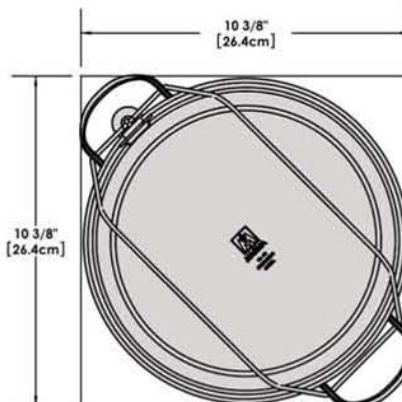

"Nested"
Cookware