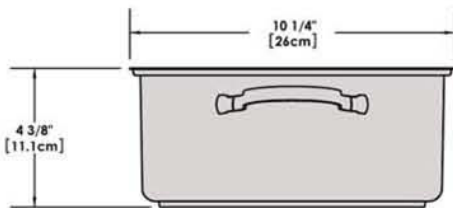

A10-362

7 Piece Stainless Steel Gourmet "Nesting" Cookware Set

Weight 9lb. (4 kg)

Removable
Handle

Lids

Saucepan
7-5/8\"
2 Quart

Saute/ Fry Pan
9-7/8\"
3 Quart

Stock Pot
10-1/4\"
5 Quart