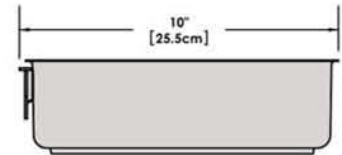

A10-362

7 Piece Stainless Steel Gourmet "Nesting" Cookware Set

Weight 9lb. (4 kg)

Removable
Handle

Lids

Saucepan
7-5/8\"
2 Quart

Saute/ Fry Pan
9-7/8\"
3 Quart

Stock Pot
10-1/4\"
5 Quart