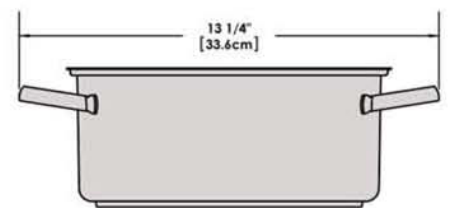

A10-362

7 Piece Stainless Steel Gourmet "Nesting" Cookware Set

Weight 9lb. (4 kg)

Removable
Handle

Lids

Saucepan
7-5/8\"
2 Quart

Saute/ Fry Pan
9-7/8\"
3 Quart

Stock Pot
10-1/4\"
5 Quart