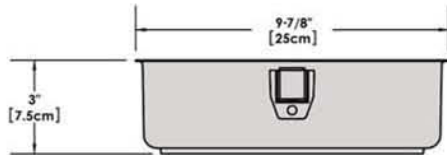

A10-362

7 Piece Stainless Steel Gourmet "Nesting" Cookware Set

Weight 9lb. (4 kg)

Removable
Handle

Lids

Saucepan
7-5/8\"
2 Quart

Saute/ Fry Pan
9-7/8\"
3 Quart

Stock Pot
10-1/4\"
5 Quart