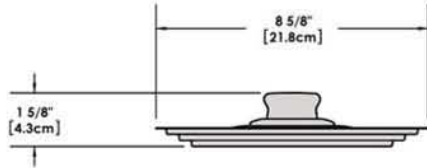

A10-362

7 Piece Stainless Steel Gourmet "Nesting" Cookware Set

Weight 9lb. (4 kg)

Removable
Handle

Lids

Saucepan
7-5/8\"
2 Quart

Saute/ Fry Pan
9-7/8\"
3 Quart

Stock Pot
10-1/4\"
5 Quart